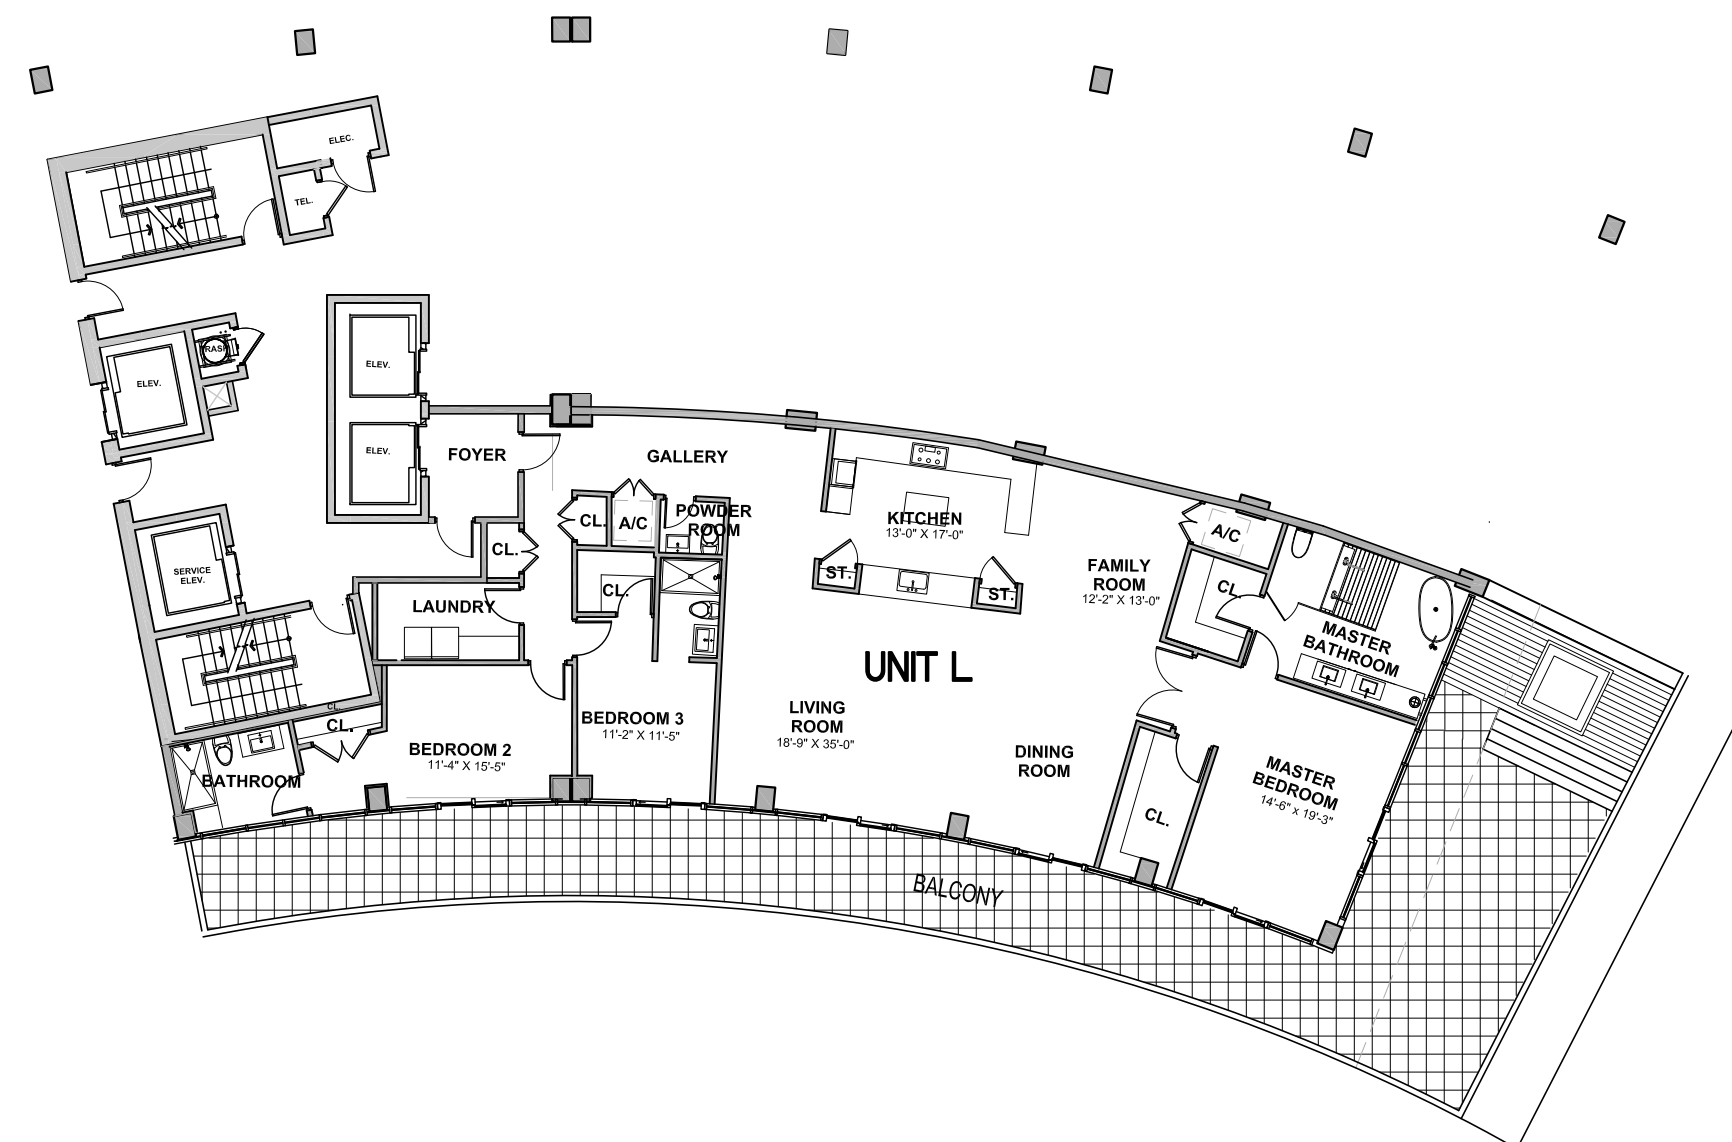

N.H. BROSCH
WOLF
& ASSOCIATES, INC.
Architecture & Planning

FAIRWINDS
Ft. Lauderdale, Florida

NORTH TOWER
UNIT PLAN - UNIT L
SCALE: 1/16" = 1'-0"

NOV. 12, 2014

13006